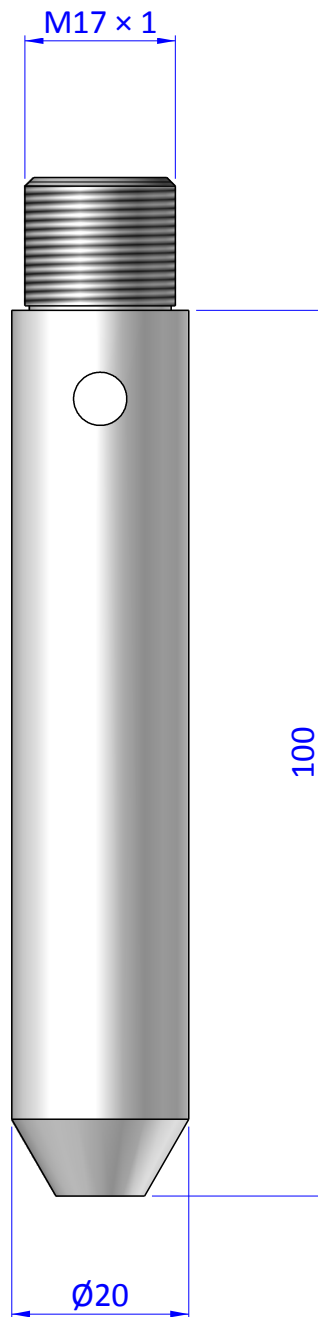

THE PROPERTY OF THE DRAWING IS ESTABLISHED BY LAW. IT IS FORBIDDEN TO PRODUCE OR SHOW IT TO THIRD PART. WITHOUT A WRITTEN AGREEMENT.

Item	Name	Q.ty
1	ZTB.20.100	1

DESIGNED FROM	FP SERVICES	REVIEW	A
DATE	01/02/2019	WEIGHT	0,047kg
CODE	CA.ZTB.20100		

Format	A4
UNI 936-76	

GENERAL TOLERANCE	DESCRIPTION
UNI - ISO 2768	
CLASSE f	

CA.ZTB.20100
--------------